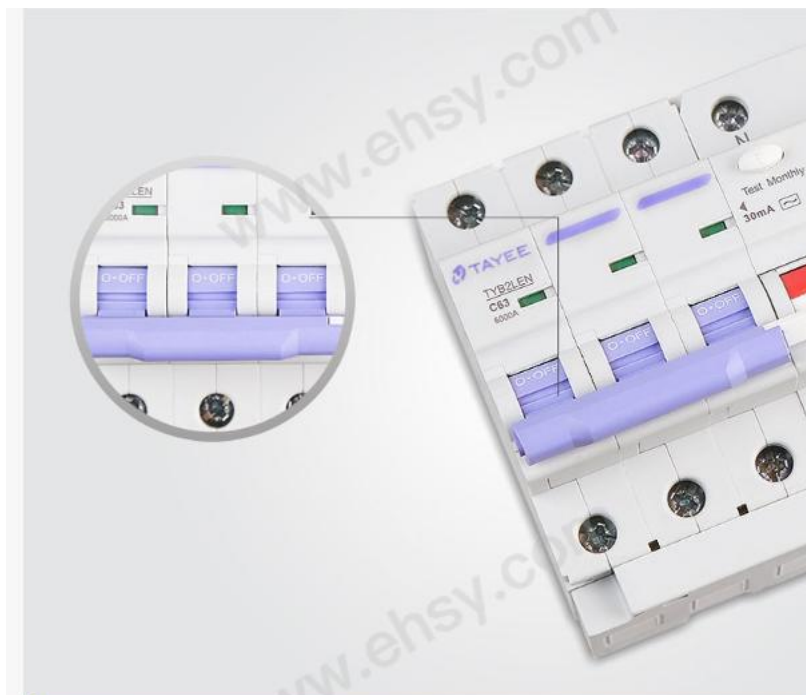

热塑外壳 环保耐用

符合RoHS，满足环保要求
强抗冲击性自熄性，可回收

A photograph of the TAYEE TYB2LEN C63 6000A circuit breaker standing upright. The device is white with blue handles and a red emergency stop button. The background is a bright, sunny beach scene with green leaves floating in the air. The text '热塑外壳 环保耐用' (Thermoplastic shell, environmentally friendly and durable) is prominently displayed at the top, followed by '符合RoHS，满足环保要求' (Complies with RoHS, meets environmental requirements) and '强抗冲击性自熄性，可回收' (Strong impact resistance, self-extinguishing, recyclable). A watermark 'www.ehsy.com' is visible across the image.